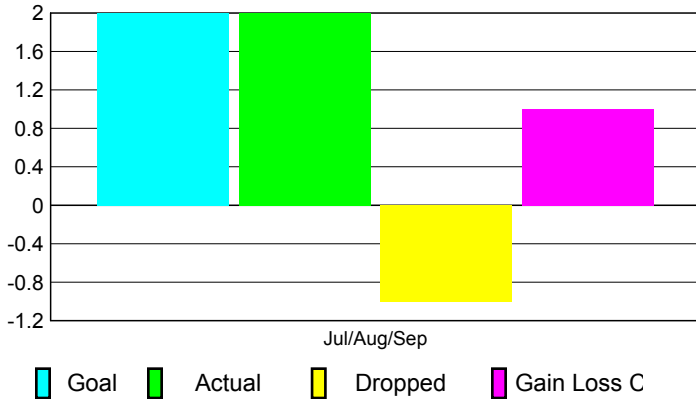

2010-2011 GMT Reports for District (or Undistricted) **District 404 B**

GMT: MANOJ SHAH

Location: NIGERIA

GMT CA: 6

CLUBS

Club Results
2010-2011

Clubs
2009-2010

Month	New Club Goal	Actual New Clubs	Actual Dropped Clubs	Gain/Loss of Clubs	Gain/Loss of Clubs
Jul/Aug/Sep	2	2	-1	1	2
Totals	2	2	-1	1	2

Club Results 2010-2011

Goal, New, Dropped, Gain/Loss

Comparison of Club Gain/Loss

Current Year Compared to the Previous Year

YTD Status Quo Clubs 2010-2011

Status Quo Clubs Compared to Status Quo Members

MEMBERSHIP