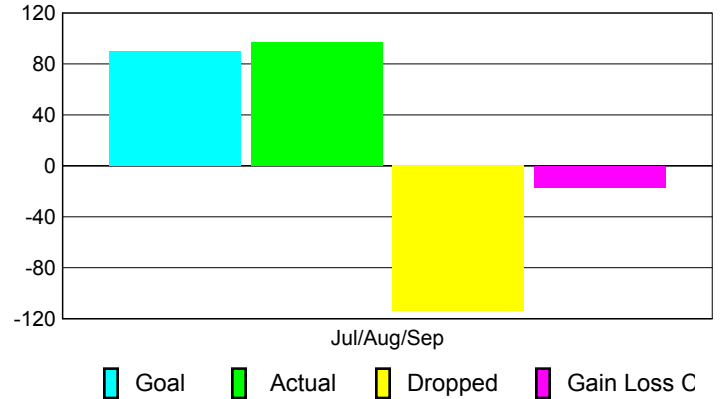

Membership Results 2010-2011

Goal, New, Dropped, Gain/Loss